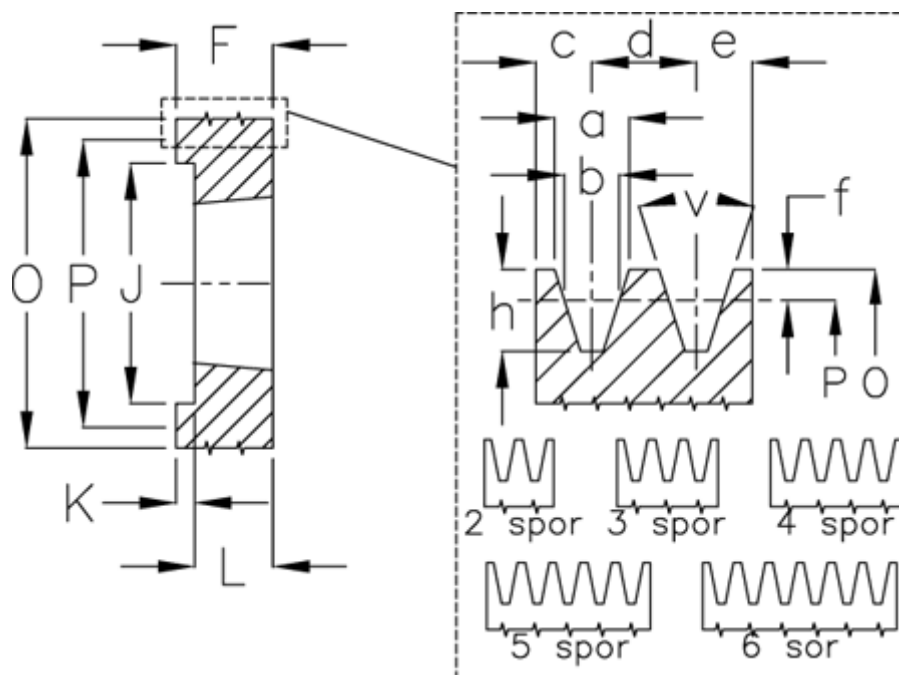

Article number: 604113011205

Description: V-belt pulley SPZ 112/5 TL2012

Measures

| | | | | | |
|------------------|-------|----------------|--------|------|-------------|
| a | = 9,7 | For bush | = 2012 | P | = 112 |
| b | = 8,5 | h | = 11 | Type | = SPZ |
| Bush ζ max | = 50 | J | = 83.0 | v | = 38 grader |
| c | = 8 | K | = 32 | | |
| d | = 12 | L | = 32 | | |
| e | = 8 | m | = - | | |
| f | = 2 | Number of ribs | = 5 | | |
| F | = 64 | O | = 116 | | |